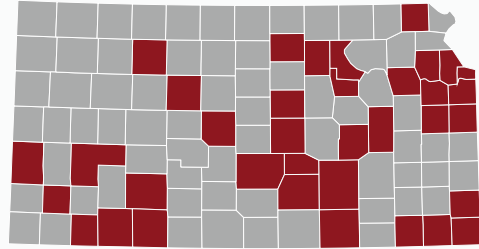

## NEBRASKA, USA

### COUNTIES OF NE

We recommend that you defer from traveling to the Nebraska Counties listed below due to high COVID-19 positive cases.

- Douglas
- Sarpy
- Lancaster
- Buffalo
- Dodge
- Hall
- Madison
- Seward
- Platte
- Saunders
- Dawson
- Lincoln
- Dakota
- Washington
- Cass
- Kearney
- Scotts Bluff
- Adams
- Burt
- Saline
- York
- Cuming
- Nemaha
- Merrick
- Otoe
- Colfax
- Gage
- Thurston
- Hamilton

## KANSAS, USA

### COUNTIES OF KS

We recommend that you defer from traveling to the Kansas Counties listed below due to high COVID-19 positive cases.

- Johnson
- Wyandotte
- Sedgwick
- Ford
- Finney
- Leavenworth
- Seward
- Shawnee
- Lyon
- Douglas
- Riley
- Crawford
- Saline
- Reno
- Butler
- Cowley
- Franklin
- Harvey
- Montgomery
- Geary
- Barton
- McPherson
- Ellis
- Labette
- Miami
- Cherokee
- Grant
- Jefferson
- Chase
- Meade
- Clark
- Brown
- Hamilton
- Cloud
- Clay
- Graham